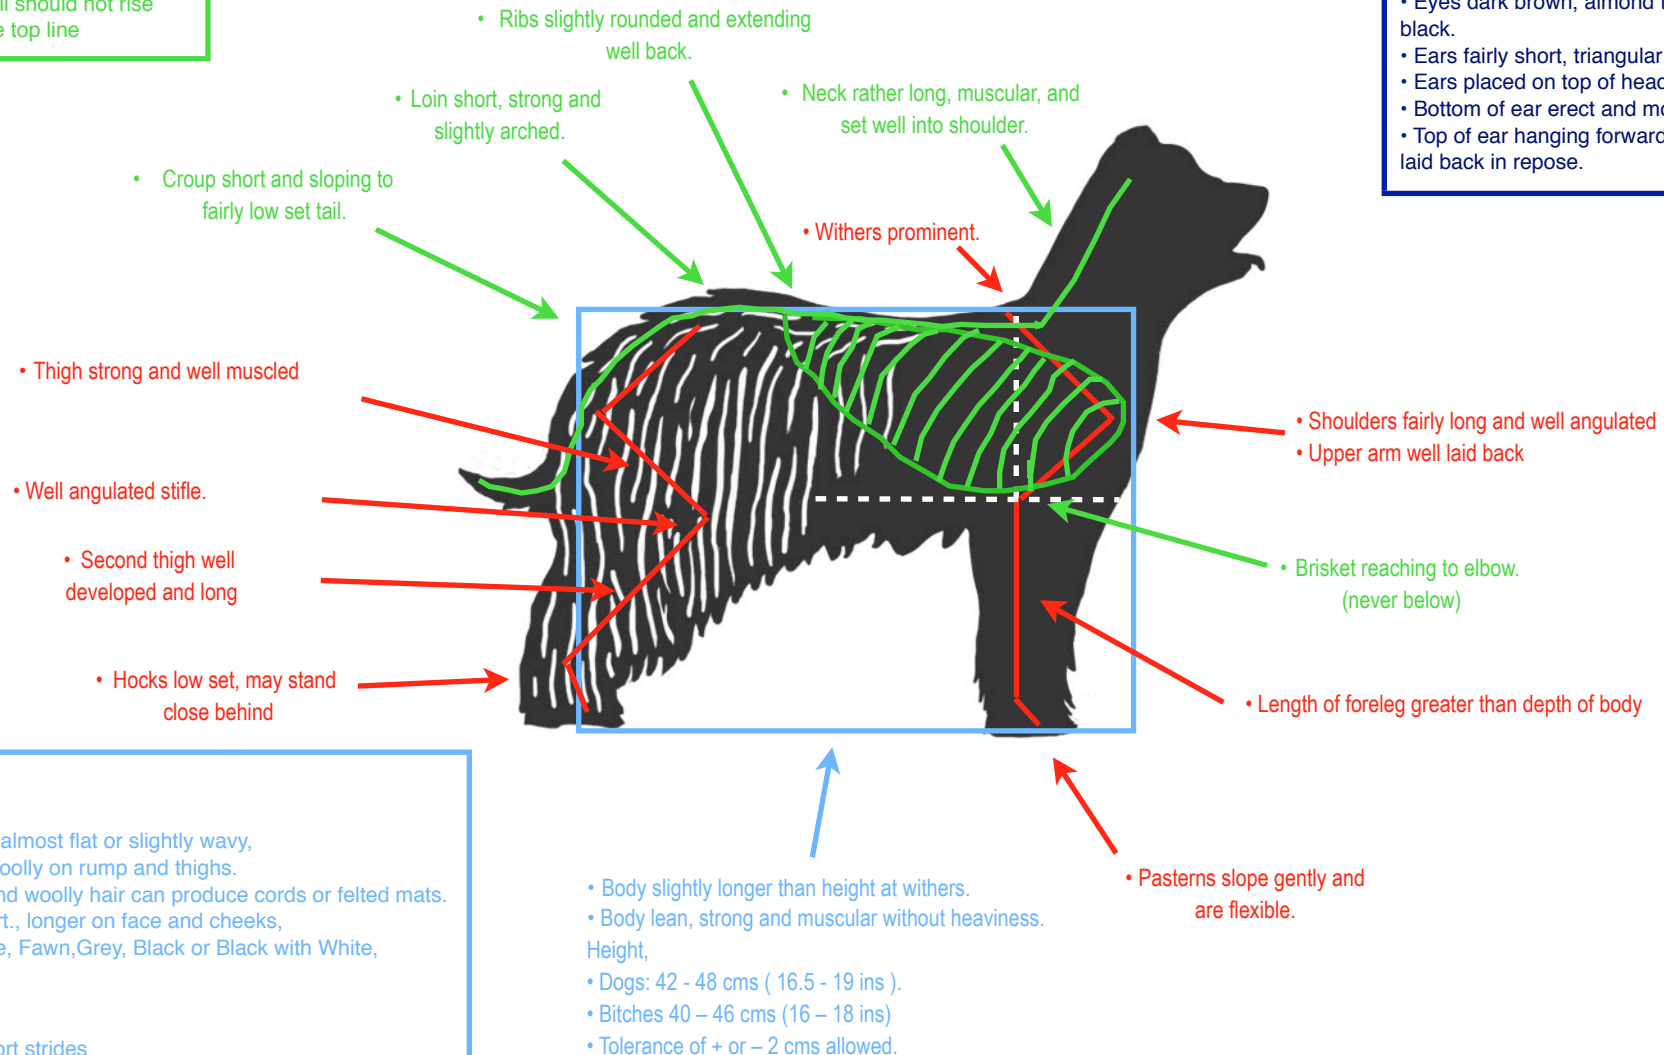

Pyrenean Sheepdog (Long Haired) Illustrated Conformation

Tail Features

- Sometimes born with a short or stump tail.
- Set low, reaching to the hock
- Upward hook at end.
- Well covered with hair.
- When alert, tail should not rise much above the top line

Key Head Features

- Head almost triangular
- Ratio of muzzle length to skull length 2:3.
- Length of skull equal to its widest point
- Muzzle tapering evenly to nose
- Minimal stop
- Nose black, Lips and roof of mouth darkly pigmented.
- Eyes dark brown, almond to oval in shape, Eye rims black.
- Ears fairly short, triangular and fine
- Ears placed on top of head
- Bottom of ear erect and mobile
- Top of ear hanging forward or to the side when alert, laid back in repose.

Coat Features

- Long or semi-long.
- Fairly harsh, dense almost flat or slightly wavy,
- Denser and more woolly on rump and thighs.
- Mixture of coarse and woolly hair can produce cords or felted mats.
- Hair on muzzle short., longer on face and cheeks,
- Principal colours are, Fawn, Grey, Black or Black with White, Brindle, Blue Merle

Gait Features

- Walks with fairly short strides
- Trots freely with vigour.
- Smooth gait, feet never raised very high
- At a gentle trot, the head is carried fairly high; when speed increases, the head is carried in line with the back